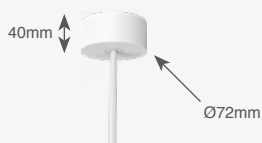

IP20

960°C

Features:

Available with E27 socket or Titan LED. Titan LED comes with a diffusor glass for more visual comfort. Suspension set 2000mm included (4000mm optional). Aluminium die-casted, compact design. High quality components. Various colors available.

000.0000.00.000.XX

Available colors - 000.0000.00.000.XX
Other RAL colors on request

Suspension sets

Suspension set 2000mm (INCLUDED):

Suspension set 4000mm (OPTIONAL):

Connection box

Ceiling box comes in the same color as the luminaire housing
Single suspension wire + textile power cable

- Luminaire color white: white cable
- Luminaire color grey: grey cable
- All other luminaire colors: black cable

 Strain relief integrated

White 4000mm - 3x0.75mm ²	102.13.01-4
White 4000mm - 5x0.75mm ²	102.15.01-4
Black 4000mm - 3x0.75mm ²	102.13.03-4
Black 4000mm - 5x0.75mm ²	102.15.03-4
Grey 4000mm - 3x0.75mm ²	102.13.18-4
Grey 4000mm - 5x0.75mm ²	102.15.18-4