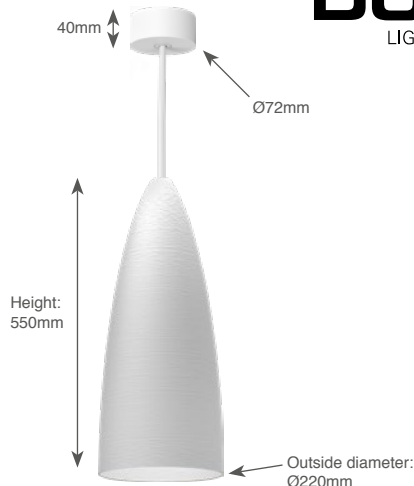

Pollux 550 Textured

Technical Datasheet

General	
Mounting	Suspended
Material	Aluminium
Lightsources	E27 or Titan
Dimmable	Titan: yes E27: lightsources dependent
Cooling	Passive
Energy Class	A++
Photobiol. Safety	RG1
Class	class I

IP20

960°C

Features:

Available with E27 socket or Titan LED. Titan LED comes with a diffusor glass for more visual comfort. Suspension set 2000mm included (4000mm optional). Aluminium die-casted, compact design. High quality components. Various colors available.

- Luminaire color white: white cable
- Luminaire color grey: grey cable
- All other luminaire colors: black cable

 Strain relief integrated

White 4000mm - 3x0.75mm ²	102.13.01-4
White 4000mm - 5x0.75mm ²	102.15.01-4
Black 4000mm - 3x0.75mm ²	102.13.03-4
Black 4000mm - 5x0.75mm ²	102.15.03-4
Grey 4000mm - 3x0.75mm ²	102.13.18-4
Grey 4000mm - 5x0.75mm ²	102.15.18-4